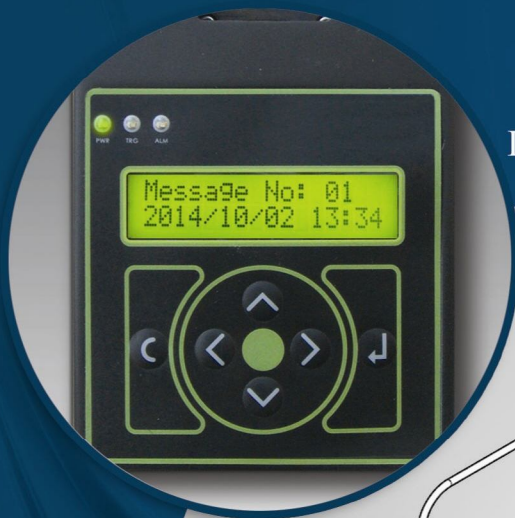

Easy to integrate and use

The LOCUST is an 'out of the box' unit. Place an ink-cartridge in the head, connect to power and print instantly by pushing a button to select a desired message. The printer takes up very little space, a set of flexible brackets are included, this makes it very easy to integrate. Print horizontally or simply change the position of the printer 90° for printing vertically/down.

Built-in sensor

The LOCUST printer has two internal sensors, automatically switch print direction depending on which sensor is priority in sensed. The print speed is also adjusted automatically by measure the different timing of two sensors has sensed.

Ink Cartridges.

The nozzle has 104 print channels provides 9mm printing height with up to resolution 600 dpi. Dye and pigment water base inks are available. The ink color has Black, Blue and Red.

Specification

Print height:	9 mm
Print distance:	0.5 - 5 mm (nozzle to print surface)
Maximum printing length:	128 characters
Voltage:	DC +12V (power supply included)
Print speed:	40 m/m at 300 dpi
Design software:	Locoware (for WinPC)
Memory:	30 print jobs in unit
Print features:	Left/ right, upside-down, Auto switch print direction,
Signals:	Low ink signal (diode) and Print signal (diode)
weight:	0.35 kg, 0.77 lbs
Software Functions:	Graphics, Text (Alphanumeric), Counters, Date & Time (Real-time & Adjusted) and Logo. 4 Windows true type fonts
Interface:	USB