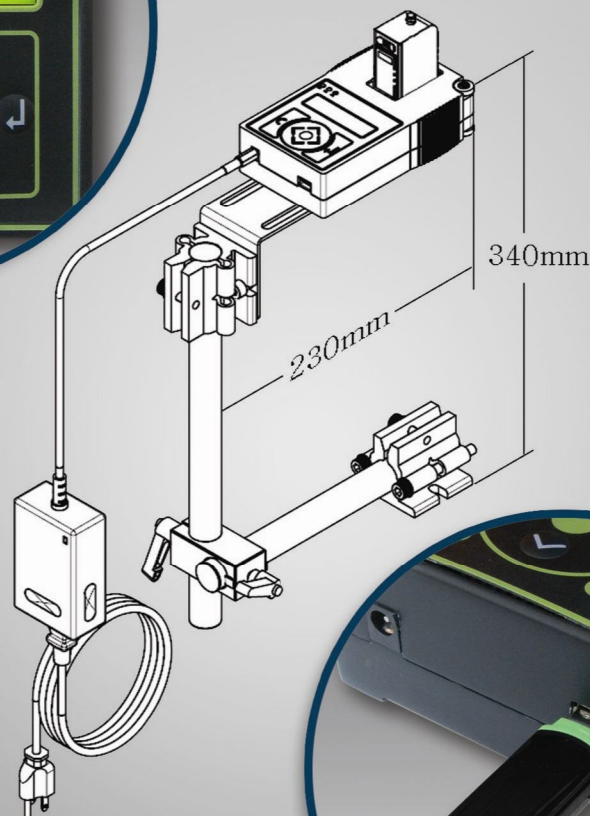

Easy to integrate and use

The LOCUST is an 'out of the box' unit. Place an ink-cartridge in the head, connect to power and print instantly by pushing a button to select a desired message. The printer takes up very little space, a set of flexible brackets are included, this makes it very easy to integrate. Print horizontally or simply change the position of the printer 90° for printing vertically/down.

Ink Cartridges.

The nozzle has 104 print channels provides 9mm printing height with up to resolution 600 dpi. Dye and pigment water base inks are available. The ink color has Black, Blue and Red.

Specification

Print height:	9 mm
Print distance:	0.5 - 5 mm (nozzle to print surface)
Maximum printing length:	128 characters
Voltage:	DC +12V (power supply included)
Print speed:	40 m/m at 300 dpi
Design software:	Locoware (for WinPC)
Memory:	30 print jobs in unit
Print features:	Left/ right, upside-down, Auto switch print direction,
Signals:	Low ink signal (diode) and Print signal (diode)
weight:	0.35 kg, 0.77 lbs
Software Functions:	Graphics, Text (Alphanumeric), Counters, Date & Time (Real-time & Adjusted) and Logo. 4 Windows true type fonts
Interface:	USB