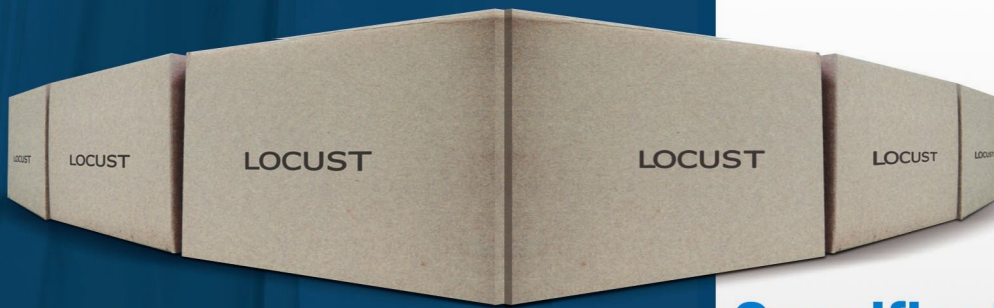

Specification

Print height:	9 mm
Print distance:	0.5 - 5 mm (nozzle to print surface)
Maximum printing length:	128 characters
Voltage:	DC +12V (power supply included)
Print speed:	40 m/m at 300 dpi
Design software:	Locoware (for WinPC)
Memory:	30 print jobs in unit
Print features:	Left/ right, upside-down, Auto switch print direction,
Signals:	Low ink signal (diode) and Print signal (diode)
weight:	0.35 kg, 0.77 lbs
Software Functions:	Graphics, Text (Alphanumeric), Counters, Date & Time (Real-time & Adjusted) and Logo. 4 Windows true type fonts
Interface:	USB